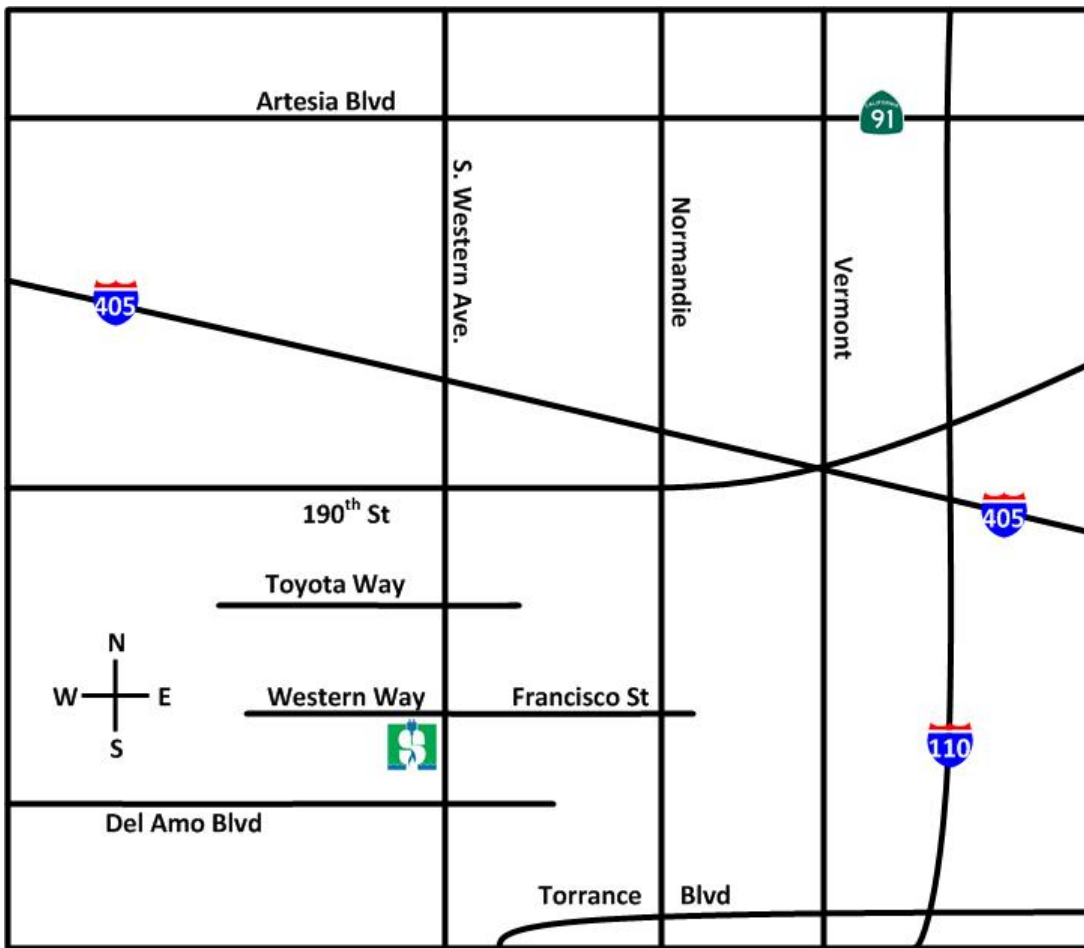

Directions to South Bay Environmental Services Center

20285 S. Western Ave., Suite 100

Torrance, CA 90501

From 405 Southbound

Take exit 38B toward Western Ave.

Turn left onto 190th St.

Turn right onto S. Western Ave.

Turn right onto Western Way

Enter parking lot for the building on the left

From 405 Northbound

Take the 38B Western Ave. exit

Turn left onto S. Western Ave.

Turn right onto Western Way

Enter parking lot for the building on the left